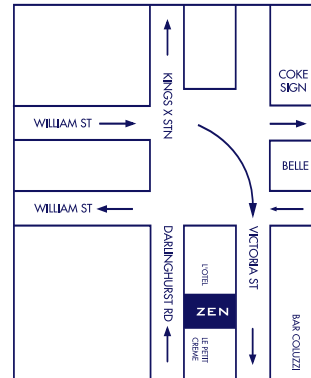

Recovery 3.5 hours . . . . . $365.
Body Exfoliation, Hydro Wrap, Spa Bath, Swedish/Remedial Massage, Rejuvenating Facial

Zen Indulgence 3.5 hours . . . . . $311.
Body Exfoliation, Spa Bath, Mani-Pedicure, Rejuvenating Facial

Stress Relief 3.25 hours . . . . . $310.
Spa Bath, Aromatherapy Massage, Aroma-Stone Facial

Maternity 3.5 hours . . . . . $299.
Pregnancy Massage, Mani-Pedicure, Rejuvenating Facial
w/ Aromatherapy . . . . . $305.

Rejuvenating 3 hours . . . . . $273.
Swedish/Remedial Massage, Mani-Pedi, Rejuvenating Facial

Ayurvedic 2.25 hours . . . . . $266.
Ayurvedic Massage, Shirodhara, Herbal Linen Wrap

Herbal Aroma-Stone 2 hours . . . . . $212.
Herbal Linen Wrap and Aroma-Stone Massage

Renewal 2 hours . . . . . $186.
Swedish/Remedial Massage and Rejuvenating Facial

Pure Body 1 hour . . . . . $139.
Body Exfoliation and Hydro Wrap

Zen Skin Bar

Analysis + mini-treatment . . . . . $27.
(skin bar rebate available on select products)

Prices are GST Inclusive

ZEN OUT

to your hotel, home or office;
Zen will deliver treatments to you
(Pre-bookings required; pricing available on request)

Ring 9361 4200

Gift Certificates available for most Zen Treatments and Packages, ring 9361 4200

or order online at www.zendayspa.com.au

(We Courier or Express Post for a small fee)

Visit the Zen Website for our electronic brochure which describes all treatments & services

ZEN DAY SPA

[THE ART OF BODY MAINTENANCE]

116-118 Darlinghurst Road
Darlinghurst NSW 2010
p: 9361 4200 f: 9361 4590
e: sales@zendayspa.com.au

Opening Hours

Monday-Friday 9AM-9PM
Saturday 8AM-8PM
Sunday 10AM-7PM

Cancellation and Late Policy

Please give us 24 hours notice for a cancellation or to change your appointment. A 100% cancellation fee is applied to late cancellations or "no shows". Inside 24 hrs. + same day bookings are confirmed at time of booking. Late arrivals are subject to reduced treatment time. We require a credit card to secure your bookings.

is located at

118 Queen St. Qn's Ct. Woollahra p: 9328 1656

ZEN

DAY

SPA

The
art
of
body
maintenance

TREATMENT GUIDE

Phone: 9361 4200

www.zendayspa.com.au